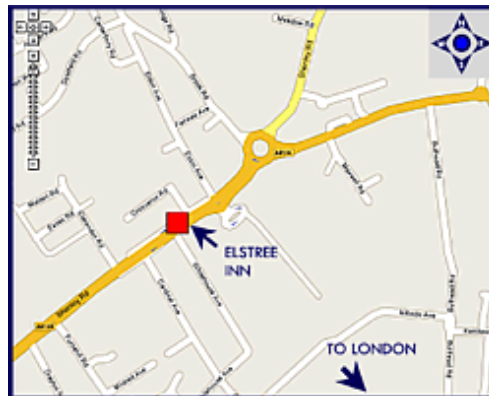

HOME

FACILITIES

BOOKINGS

DIRECTIONS

CONTACT US

Directions

Welcome to The Elstree Inn. Situated in the heart of Borehamwood, The Elstree Inn provides a friendly approach to service at an affordable price for all.

We have supplied small image map here ... for a larger image, please click on the picture below which you can print for your use.

From M1 motorway leave M1 at junction 6A (M25) and follow signs for M25 Dartford Tunnel. From M25 motorway leave M25 at junction 23 (1) and follow signs towards A1 London South.

Approximately 2 miles south of M25, leave A1 at sign 'Arkley, Barnet & Borehamwood' following Shenley Road straight ahead, the hotel is immediately on the left, past Elstree Studio.

To access our car park, take the first turning on the left (Whitehouse Avenue) and the car park entrance is the first left.